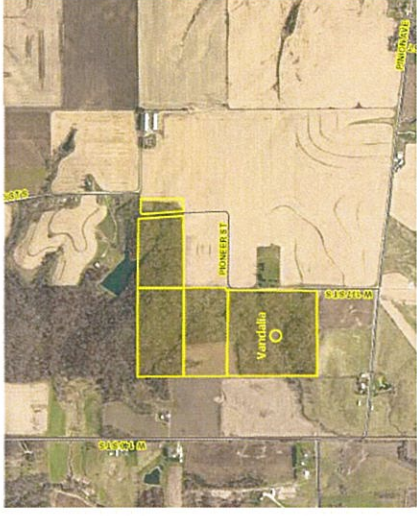

**4. Carpenter**  
 Acres: 120  
 Habitat Type: Upland, Wetland  
 Access Coordinates:  
 -92.958409, 41.537206

**5. Pheasants Forever South Skunk**  
 Acres: 243  
 Habitat Type: Upland, Wetland  
 Access Coordinates:  
 -92.986476, 41.551679

**6. Fairview**  
 Acres: 12  
 Habitat Type: Upland  
 Access Coordinates:  
 -93.069595, 41.581591

## PUBLIC HUNTING AREA LOCATIONS

**7. Potato Creek**  
 Acres: 20  
 Habitat Type: Upland  
 Access with permission.

**8. Hoffman**  
 Acres: 152  
 Habitat Type: Forest, Wetland  
 Access Coordinates:  
 -93.299203, 41.688109

**9. Vandalia**  
 Acres: 100  
 Habitat Type: Forest  
 Access Coordinates:  
 -93.320918, 41.544225