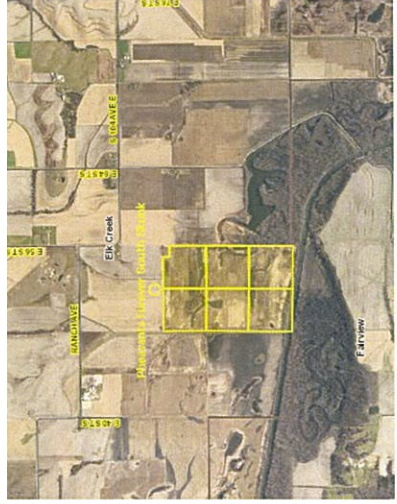

**4. Carpenter**  
 Acres: 120  
 Habitat Type: Upland, Wetland  
 Access Coordinates:  
 -92.958409, 41.537206

**5. Pheasants Forever South Skunk**  
 Acres: 243  
 Habitat Type: Upland, Wetland  
 Access Coordinates:  
 -92.986476, 41.551679

**6. Fairview**  
 Acres: 12  
 Habitat Type: Upland  
 Access Coordinates:  
 -93.069595, 41.581591

## PUBLIC HUNTING AREA LOCATIONS

**7. Potato Creek**  
 Acres: 20  
 Habitat Type: Upland  
 Access with permission.

**8. Hoffman**  
 Acres: 152  
 Habitat Type: Forest, Wetland  
 Access Coordinates:  
 -93.299203, 41.688109

**9. Vandalia**  
 Acres: 100  
 Habitat Type: Forest  
 Access Coordinates:  
 -93.320918, 41.544225