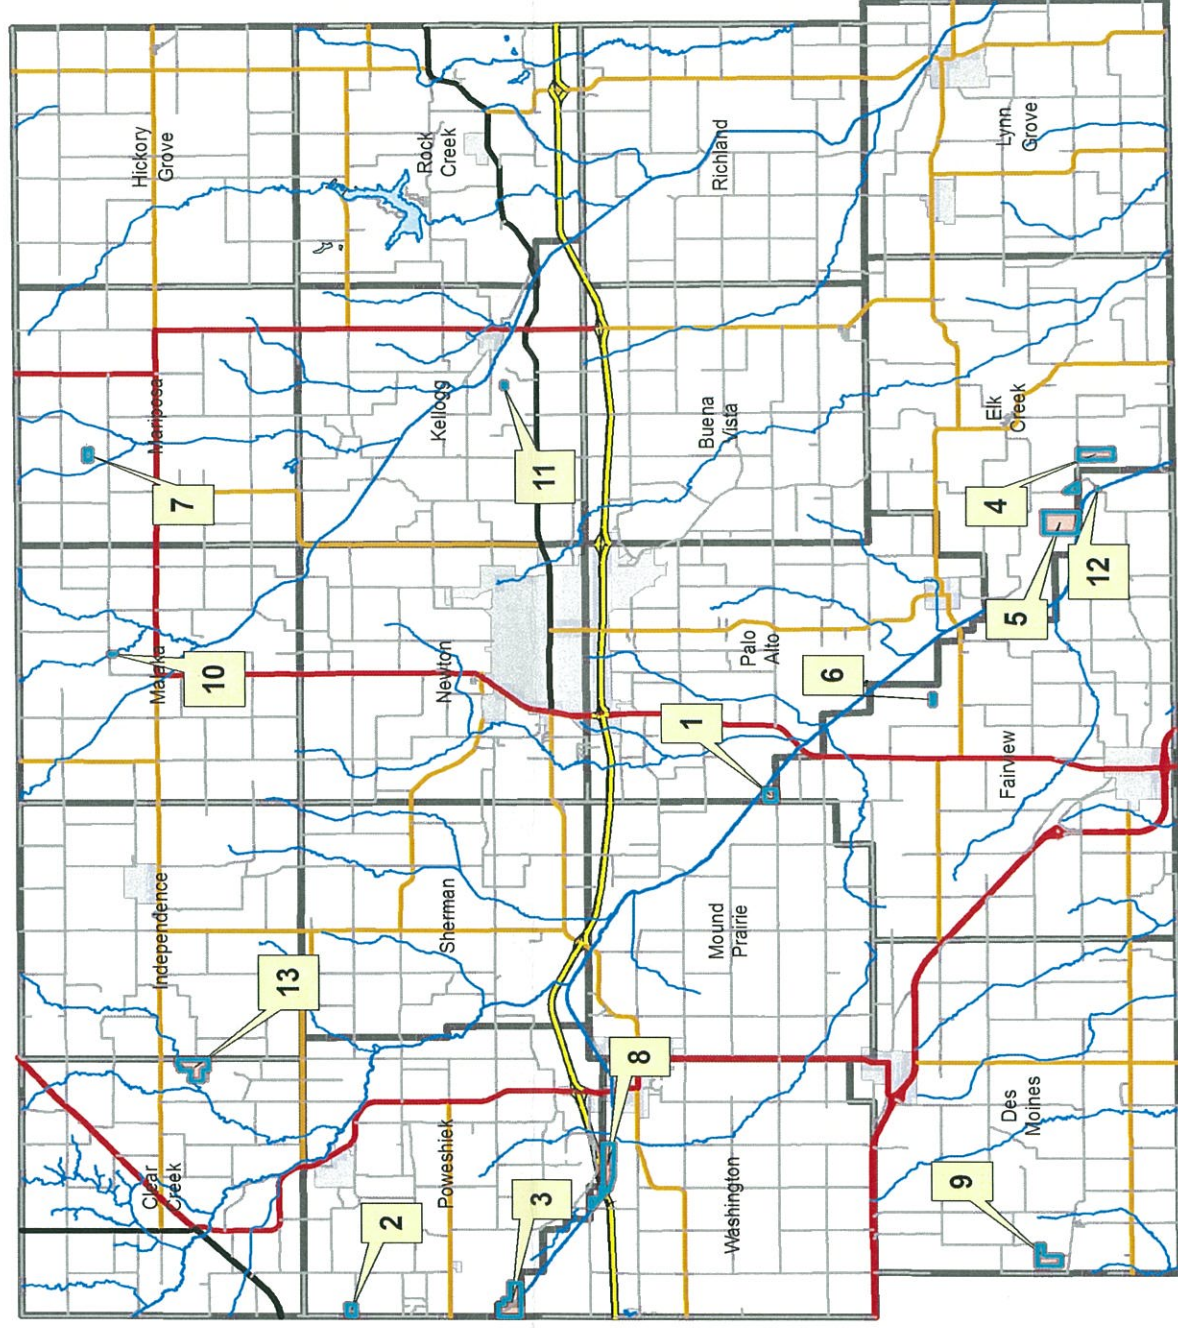

**4. Carpenter**  
 Acres: 120  
 Habitat Type: Upland, Wetland  
 Access Coordinates:  
 -92.958409, 41.537206

**5. Pheasants Forever South Skunk**  
 Acres: 243  
 Habitat Type: Upland, Wetland  
 Access Coordinates:  
 -92.986476, 41.551679

**6. Fairview**  
 Acres: 12  
 Habitat Type: Upland  
 Access Coordinates:  
 -93.069595, 41.581591

## PUBLIC HUNTING AREA LOCATIONS

**7. Potato Creek**  
 Acres: 20  
 Habitat Type: Upland  
 Access with permission.

**8. Hoffman**  
 Acres: 152  
 Habitat Type: Forest, Wetland  
 Access Coordinates:  
 -93.299203, 41.688109

**9. Vandalia**  
 Acres: 100  
 Habitat Type: Forest  
 Access Coordinates:  
 -93.320918, 41.544225