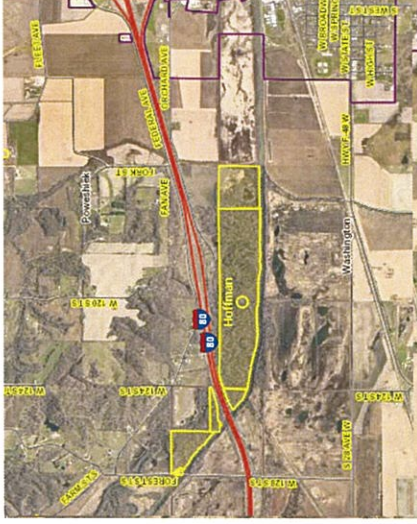

**4. Carpenter**  
 Acres: 120  
 Habitat Type: Upland, Wetland  
 Access Coordinates:  
 -92.958409, 41.537206

**5. Pheasants Forever South Skunk**  
 Acres: 243  
 Habitat Type: Upland, Wetland  
 Access Coordinates:  
 -92.986476, 41.551679

**6. Fairview**  
 Acres: 12  
 Habitat Type: Upland  
 Access Coordinates:  
 -93.069595, 41.581591

## PUBLIC HUNTING AREA LOCATIONS

**7. Potato Creek**  
 Acres: 20  
 Habitat Type: Upland  
 Access with permission.

**8. Hoffman**  
 Acres: 152  
 Habitat Type: Forest, Wetland  
 Access Coordinates:  
 -93.299203, 41.688109

**9. Vandalia**  
 Acres: 100  
 Habitat Type: Forest  
 Access Coordinates:  
 -93.320918, 41.544225