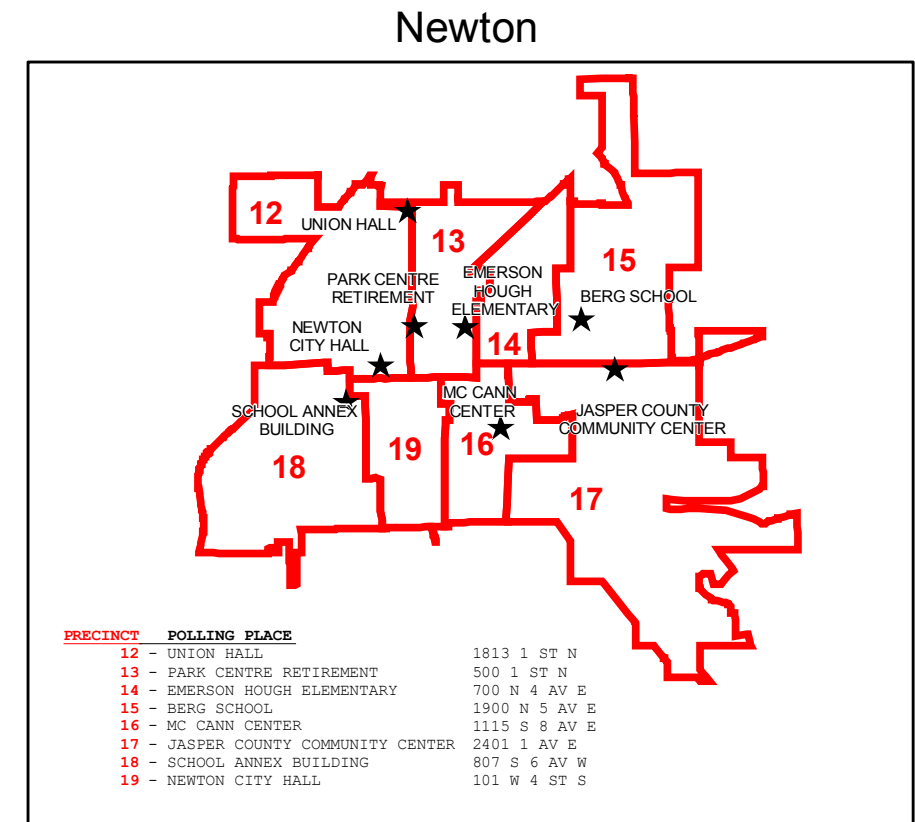

# Jasper County Voting Districts & Polling Places

## VOTING PRECINCTS

1	BE	BUENA VISTA / ELK CREEK	8	HR	HICKORY GROVE / MARIPOSA / KELLOGG / ROCK CREEK	15	NT22	NEWTON WARD 2 PRECINCT 2
2	CP	CLEAR CREEK / POWESHIEK	9	IM	INDEPENDENCE / MALAKA	16	NT31	NEWTON WARD 3 PRECINCT 1
3	CF1	COLFAX WARD 1	10	LR	LYNN GROVE / RICHLAND	17	NT32	NEWTON WARD 3 PRECINCT 2
4	CF2	COLFAX WARD 2	11	MW	MOUND PRAIRIE / WASHINGTON	18	NT41	NEWTON WARD 4 PRECINCT 1
5	CF3	COLFAX WARD 3	12	NT11	NEWTON WARD 1 PRECINCT 1	19	NT42	NEWTON WARD 4 PRECINCT 2
6	DM	DES MOINES	13	NT12	NEWTON WARD 1 PRECINCT 2	20	NS	NEWTON / SHERMAN
7	FV	FAIRVIEW	14	NT21	NEWTON WARD 2 PRECINCT 1	21	PA	PALO ALTO

## Legend

- ★ Polling Place
- Political Townships
- ▭ Voting Districts
- Rock Roads
- Highways
- County Paved
- Interstate

(C) 2007