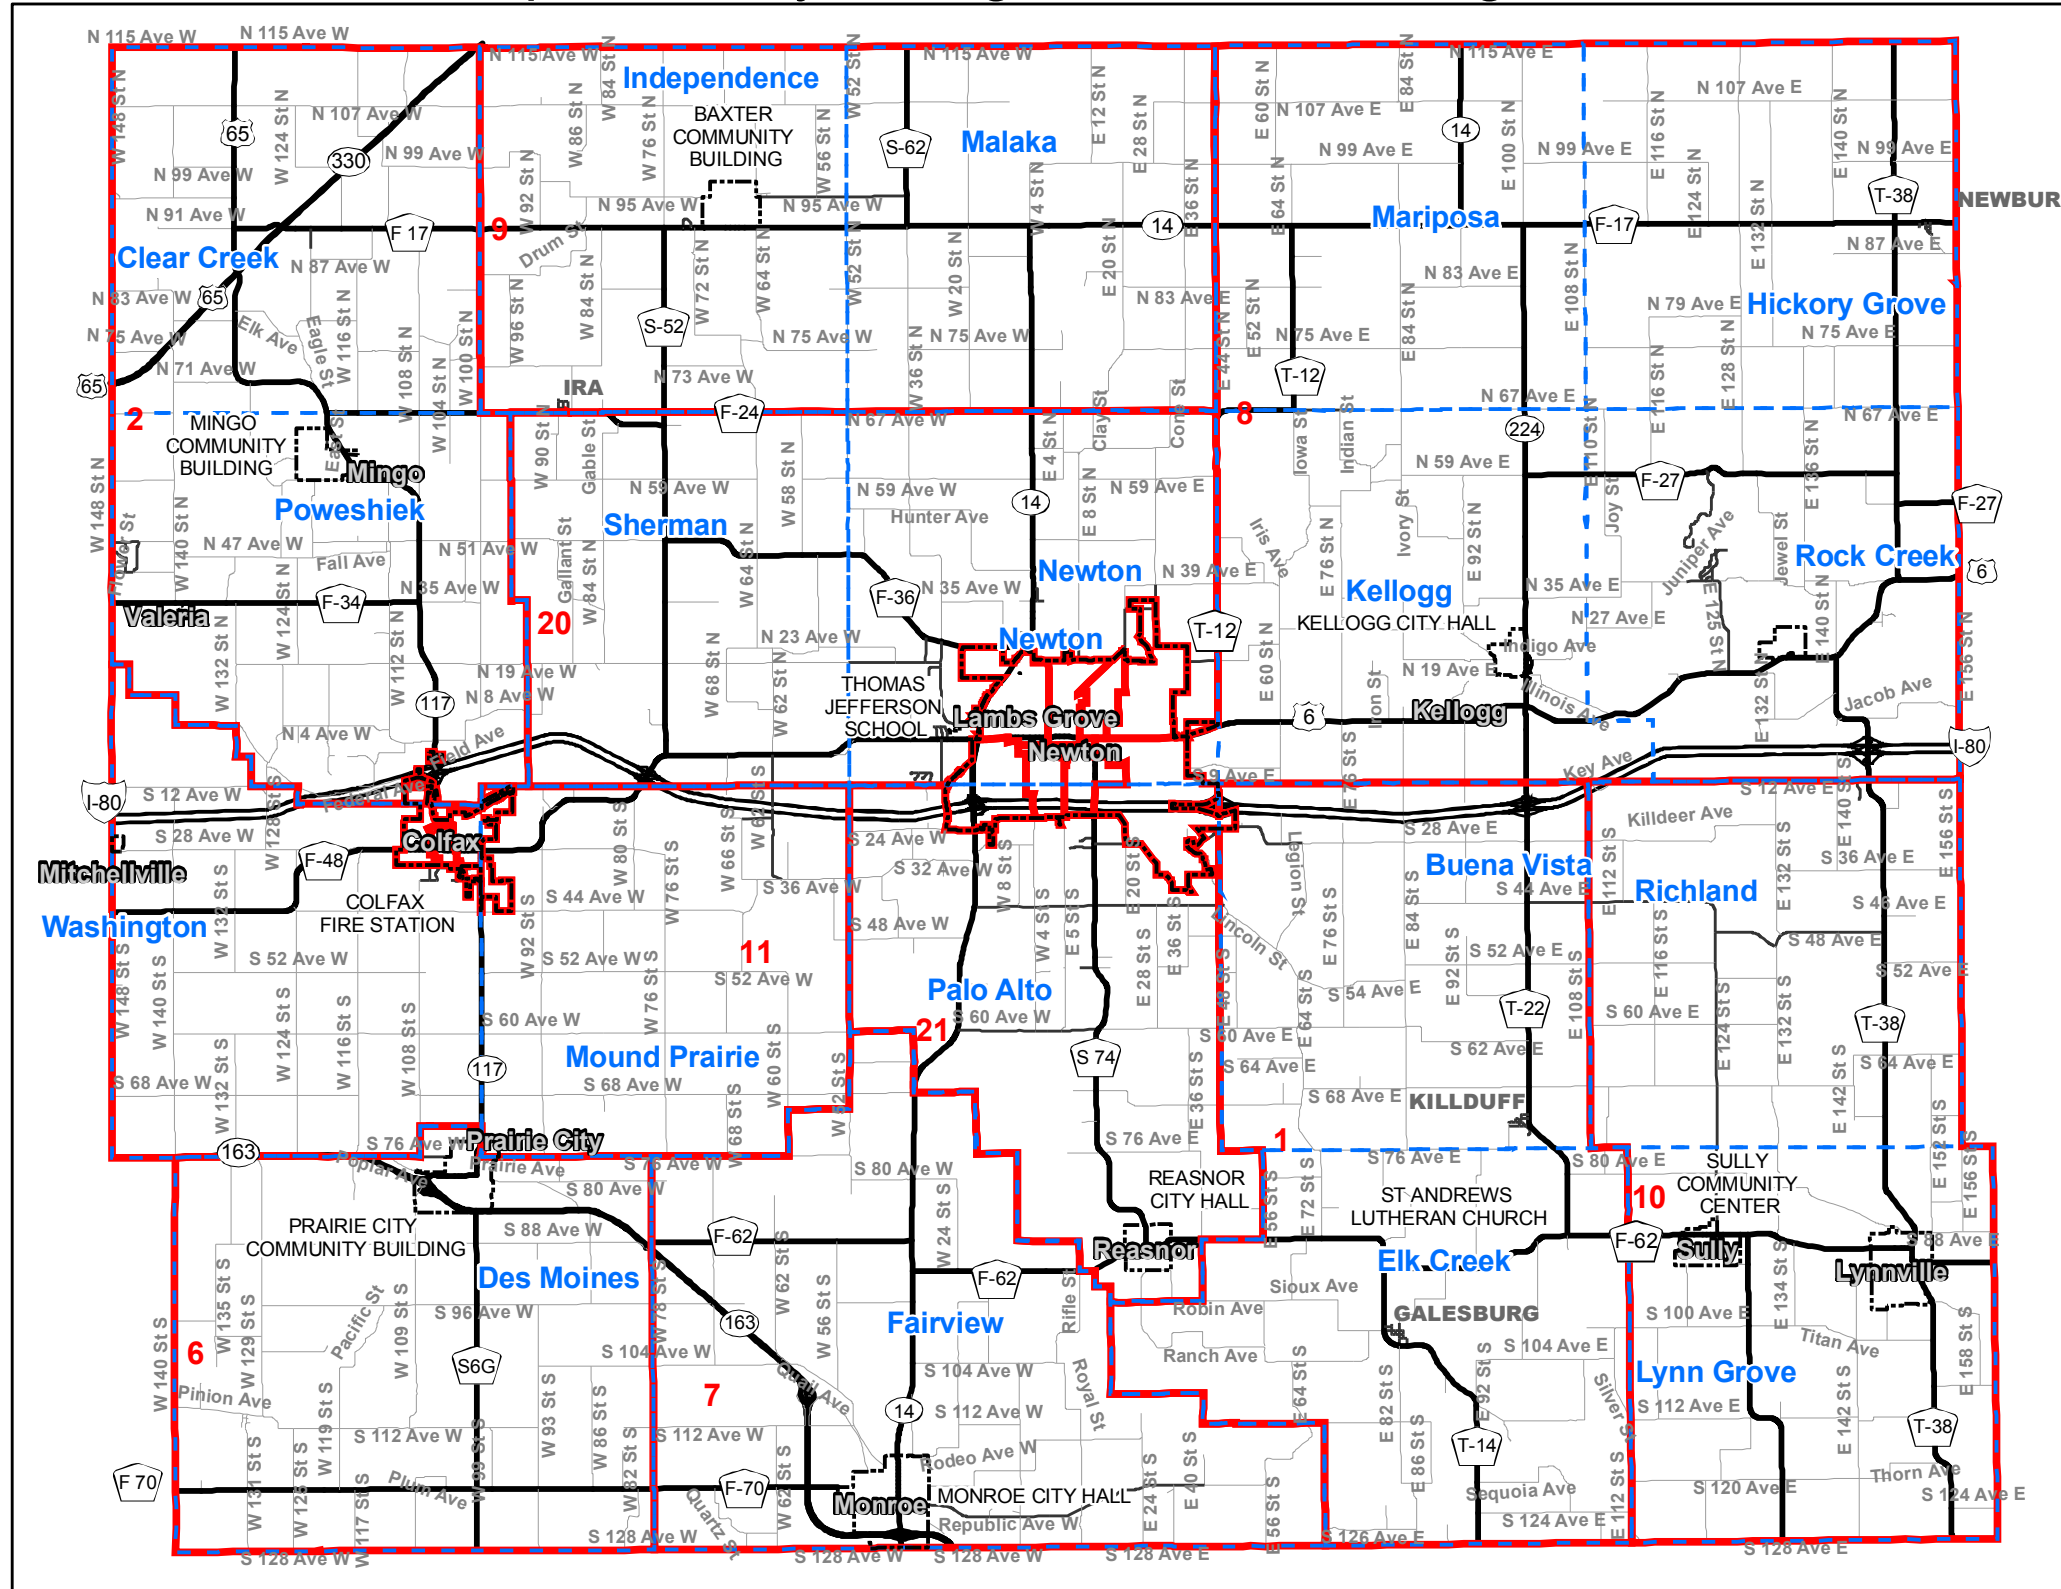

# Jasper County Voting Districts & Polling Places

## VOTING PRECINCTS

1	BE	BUENA VISTA / ELK CREEK	8	HR	HICKORY GROVE / MARIPOSA / KELLOGG / ROCK CREEK	15	NT22	NEWTON WARD 2 PRECINCT 2
2	CP	CLEAR CREEK / POWESHIEK	9	IM	INDEPENDENCE / MALAKA	16	NT31	NEWTON WARD 3 PRECINCT 1
3	CF1	COLFAX WARD 1	10	LR	LYNN GROVE / RICHLAND	17	NT32	NEWTON WARD 3 PRECINCT 2
4	CF2	COLFAX WARD 2	11	MW	MOUND PRAIRIE / WASHINGTON	18	NT41	NEWTON WARD 4 PRECINCT 1
5	CF3	COLFAX WARD 3	12	NT11	NEWTON WARD 1 PRECINCT 1	19	NT42	NEWTON WARD 4 PRECINCT 2
6	DM	DES MOINES	13	NT12	NEWTON WARD 1 PRECINCT 2	20	NS	NEWTON / SHERMAN
7	FV	FAIRVIEW	14	NT21	NEWTON WARD 2 PRECINCT 1	21	PA	PALO ALTO

## Legend

- ★ Polling Place
- Political Townships
- ▭ Voting Districts
- Rock Roads
- Highways
- County Paved
- Interstate

(C) 2007