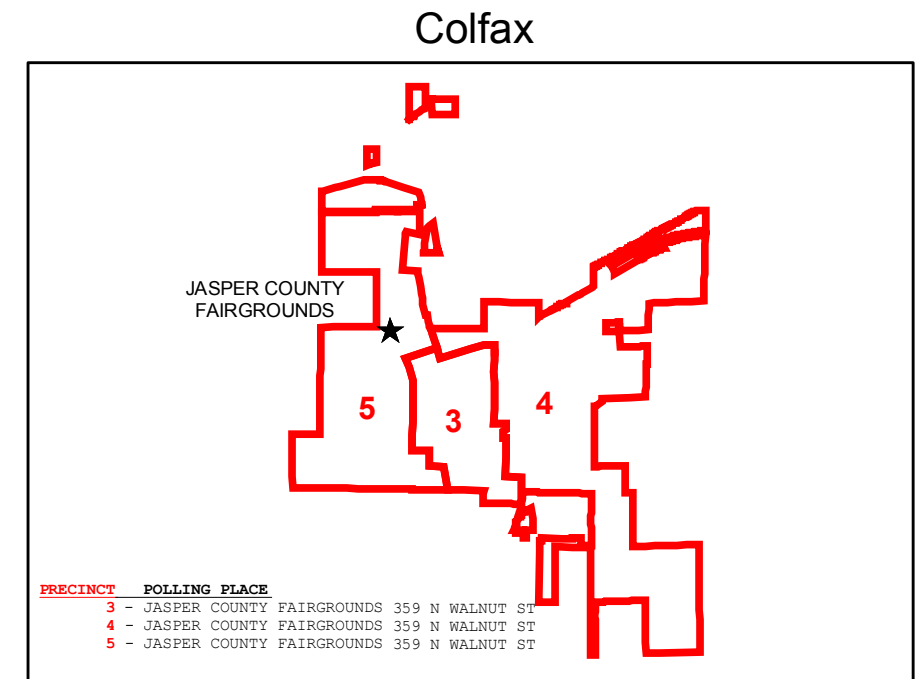

# Jasper County Voting Districts & Polling Places

## VOTING PRECINCTS

1	BE	BUENA VISTA / ELK CREEK	8	HR	HICKORY GROVE / MARIPOSA / KELLOGG / ROCK CREEK	15	NT22	NEWTON WARD 2 PRECINCT 2
2	CP	CLEAR CREEK / POWESHIEK	9	IM	INDEPENDENCE / MALAKA	16	NT31	NEWTON WARD 3 PRECINCT 1
3	CF1	COLFAX WARD 1	10	LR	LYNN GROVE / RICHLAND	17	NT32	NEWTON WARD 3 PRECINCT 2
4	CF2	COLFAX WARD 2	11	MW	MOUND PRAIRIE / WASHINGTON	18	NT41	NEWTON WARD 4 PRECINCT 1
5	CF3	COLFAX WARD 3	12	NT11	NEWTON WARD 1 PRECINCT 1	19	NT42	NEWTON WARD 4 PRECINCT 2
6	DM	DES MOINES	13	NT12	NEWTON WARD 1 PRECINCT 2	20	NS	NEWTON / SHERMAN
7	FV	FAIRVIEW	14	NT21	NEWTON WARD 2 PRECINCT 1	21	PA	PALO ALTO

## Legend

- ★ Polling Place
- Political Townships
- ▭ Voting Districts
- Rock Roads
- Highways
- County Paved
- Interstate

(C) 2007