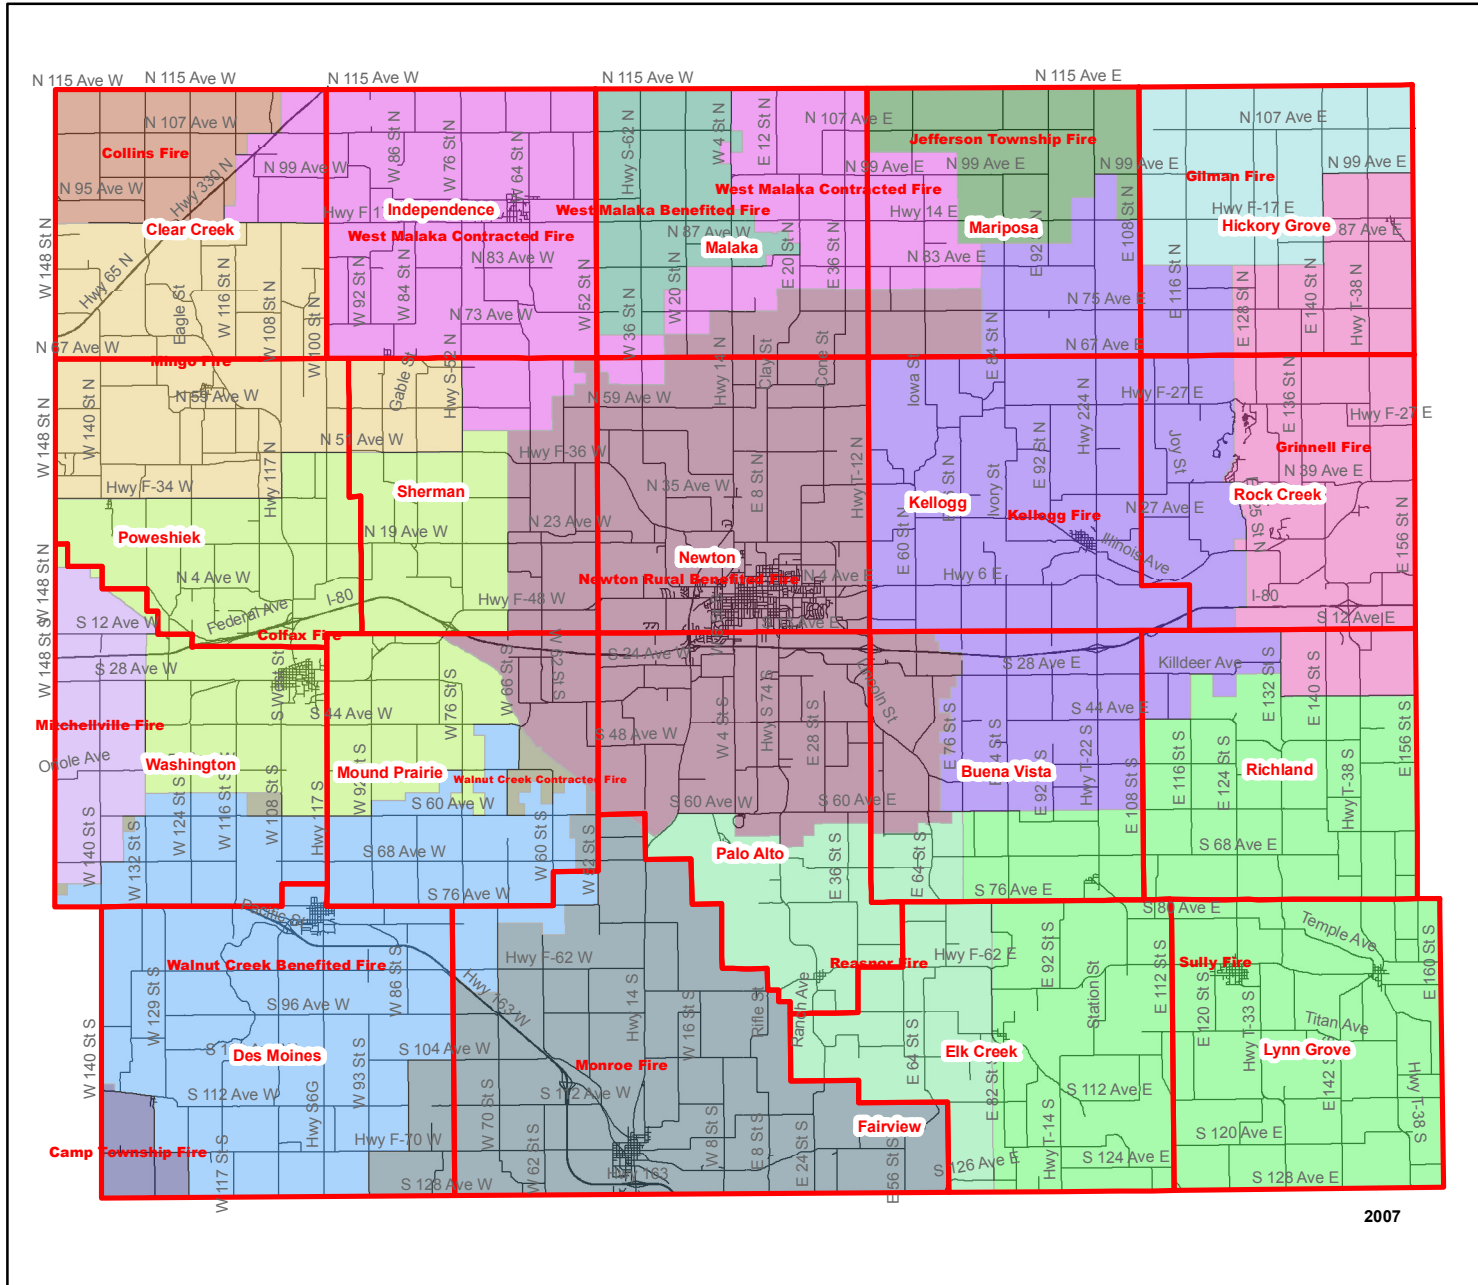

JASPER COUNTY FIRE DISTRICTS

Legend

Township

Fire Districts

- Camp Township Fire
- Colfax Fire
- Collins Fire
- Gilman Fire
- Grinnell Fire
- Jefferson Township Fire
- Kellogg Fire
- Mingo Fire
- Mitchellville Fire
- Monroe Fire
- Newton Rural Benefited Fire
- Reasnor Fire
- Sully Fire
- Walnut Creek Benefited Fire
- Walnut Creek Contracted Fire
- West Malaka Benefited Fire
- West Malaka Contracted Fire